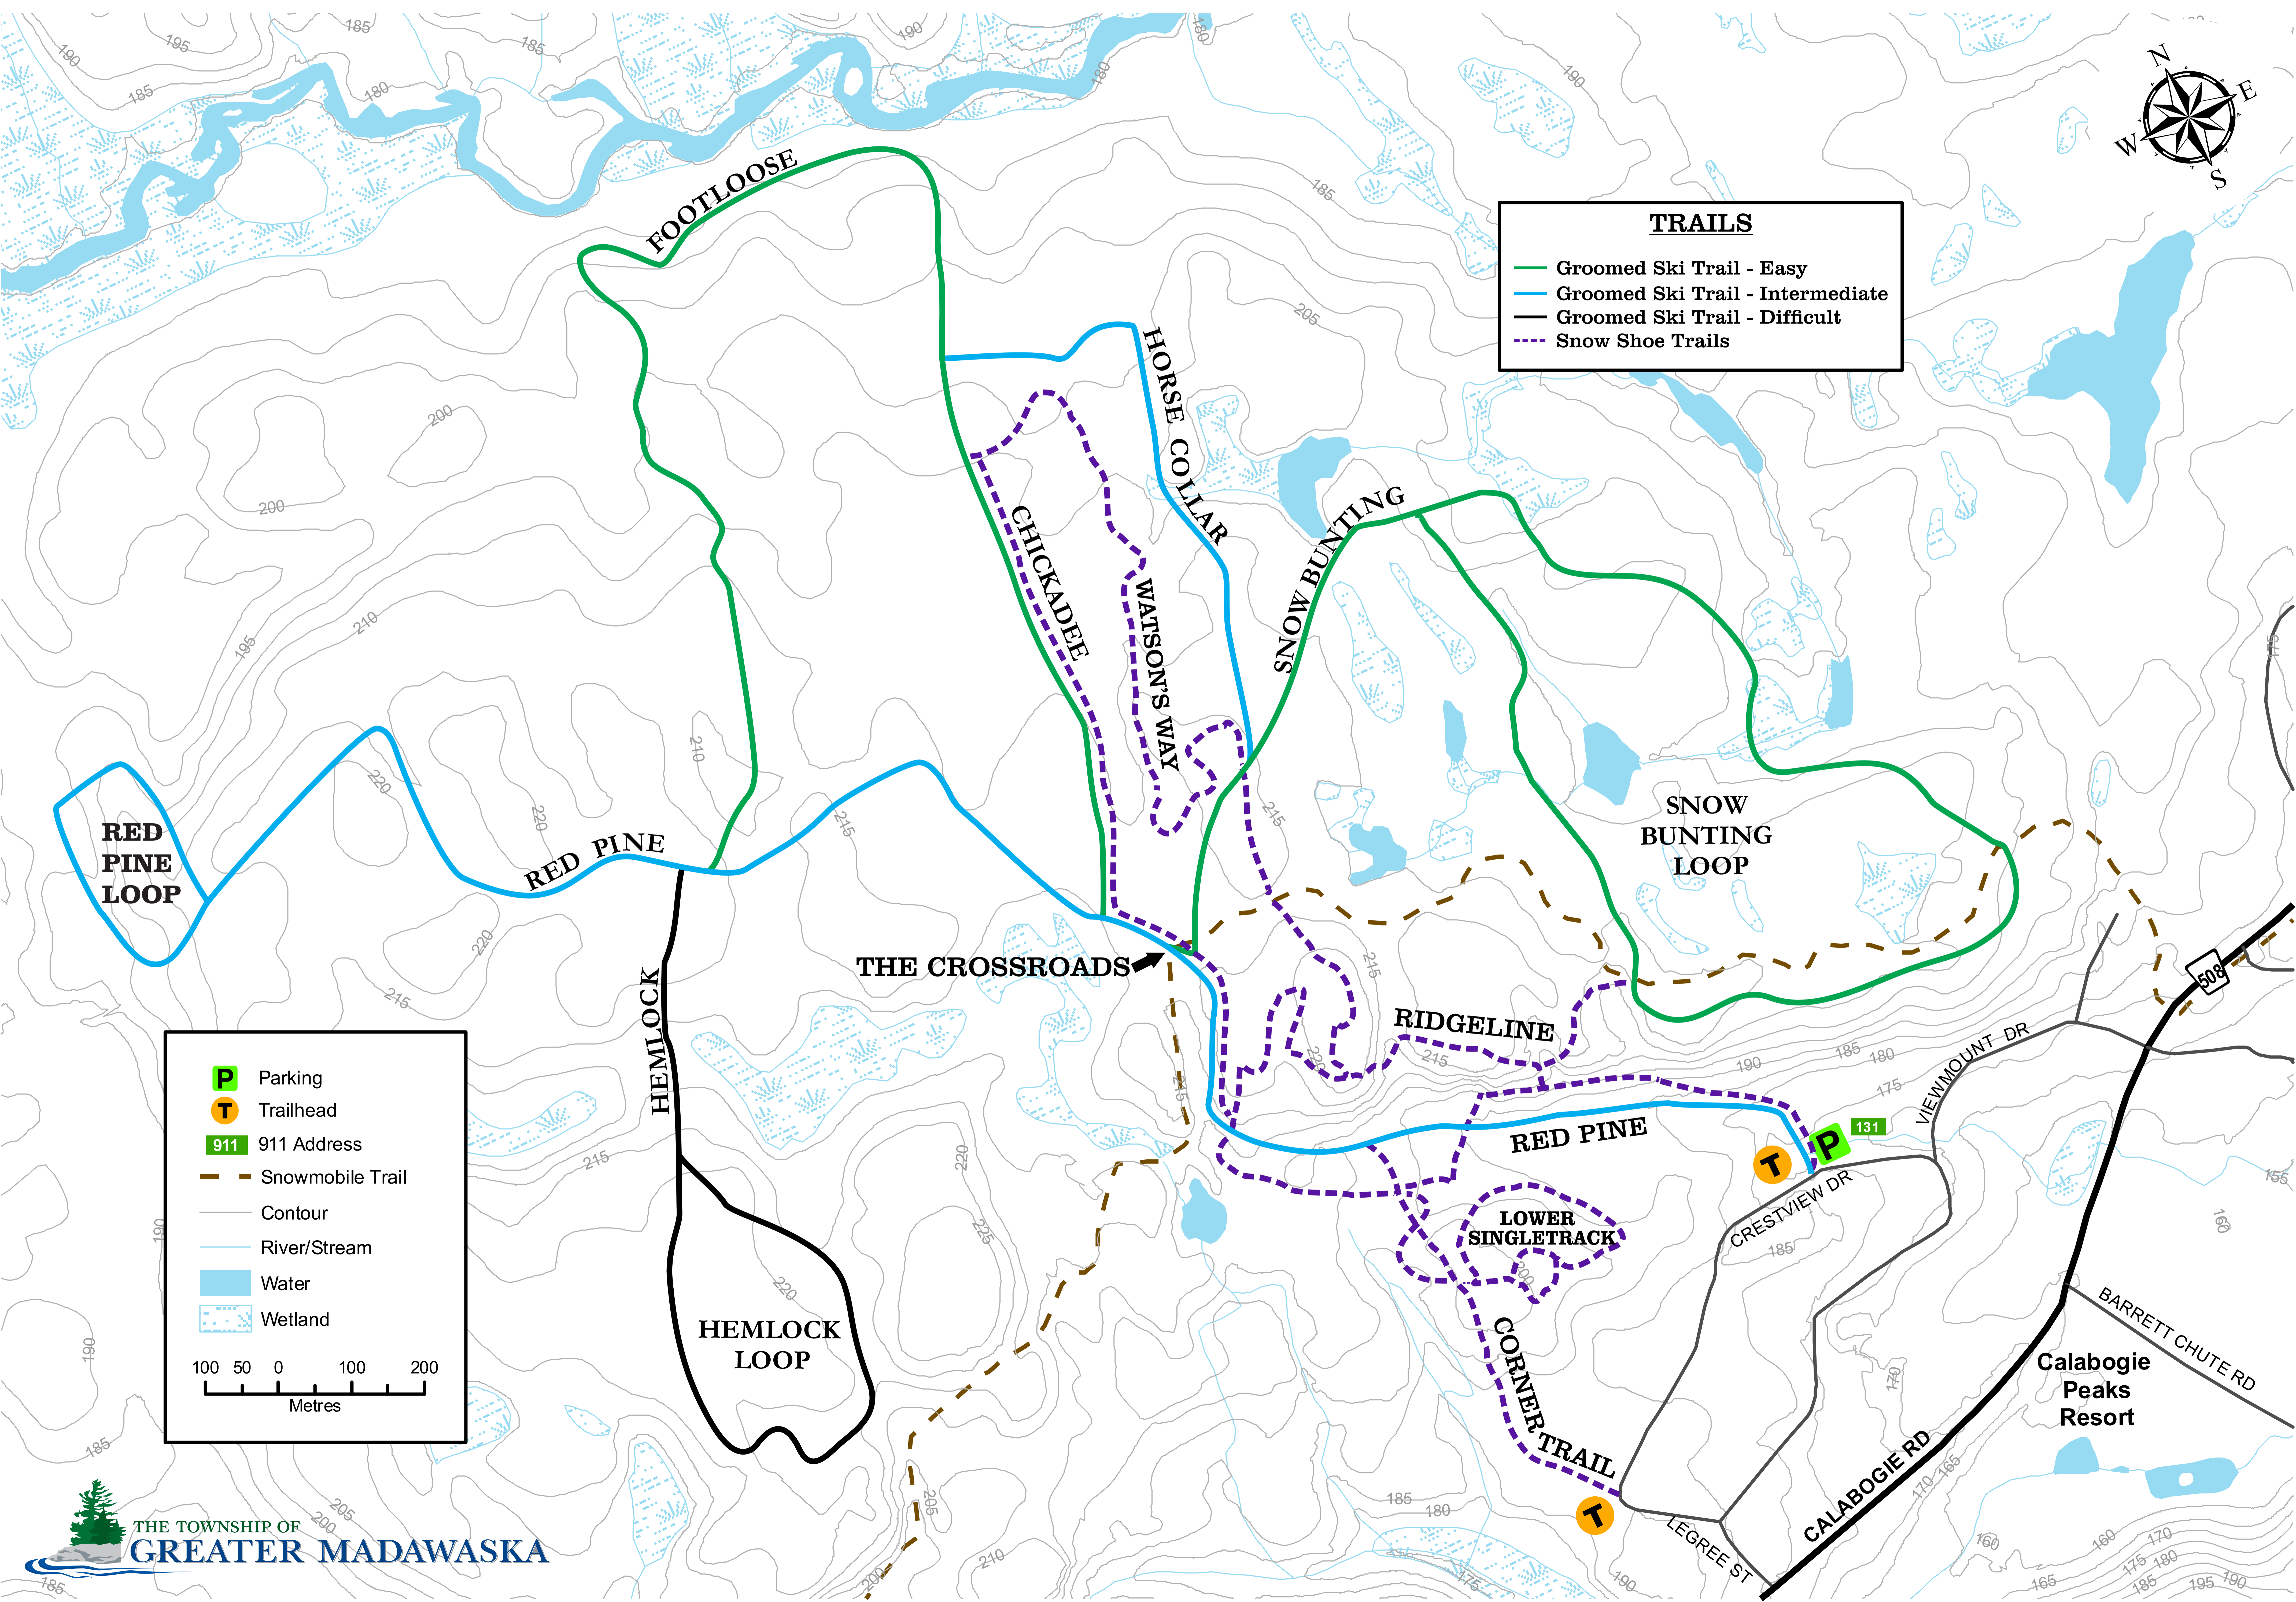

Madawaska Nordic Ski and Recreational Trail Network - Winter Access

TRAILS

- Groomed Ski Trail - Easy
- Groomed Ski Trail - Intermediate
- Groomed Ski Trail - Difficult
- Snow Shoe Trails

- P** Parking
- T** Trailhead
- 911** 911 Address
- Snowmobile Trail
- Contour
- River/Stream
- Water
- Wetland

100 50 0 100 200
Metres

Calabogie
Peaks
Resort