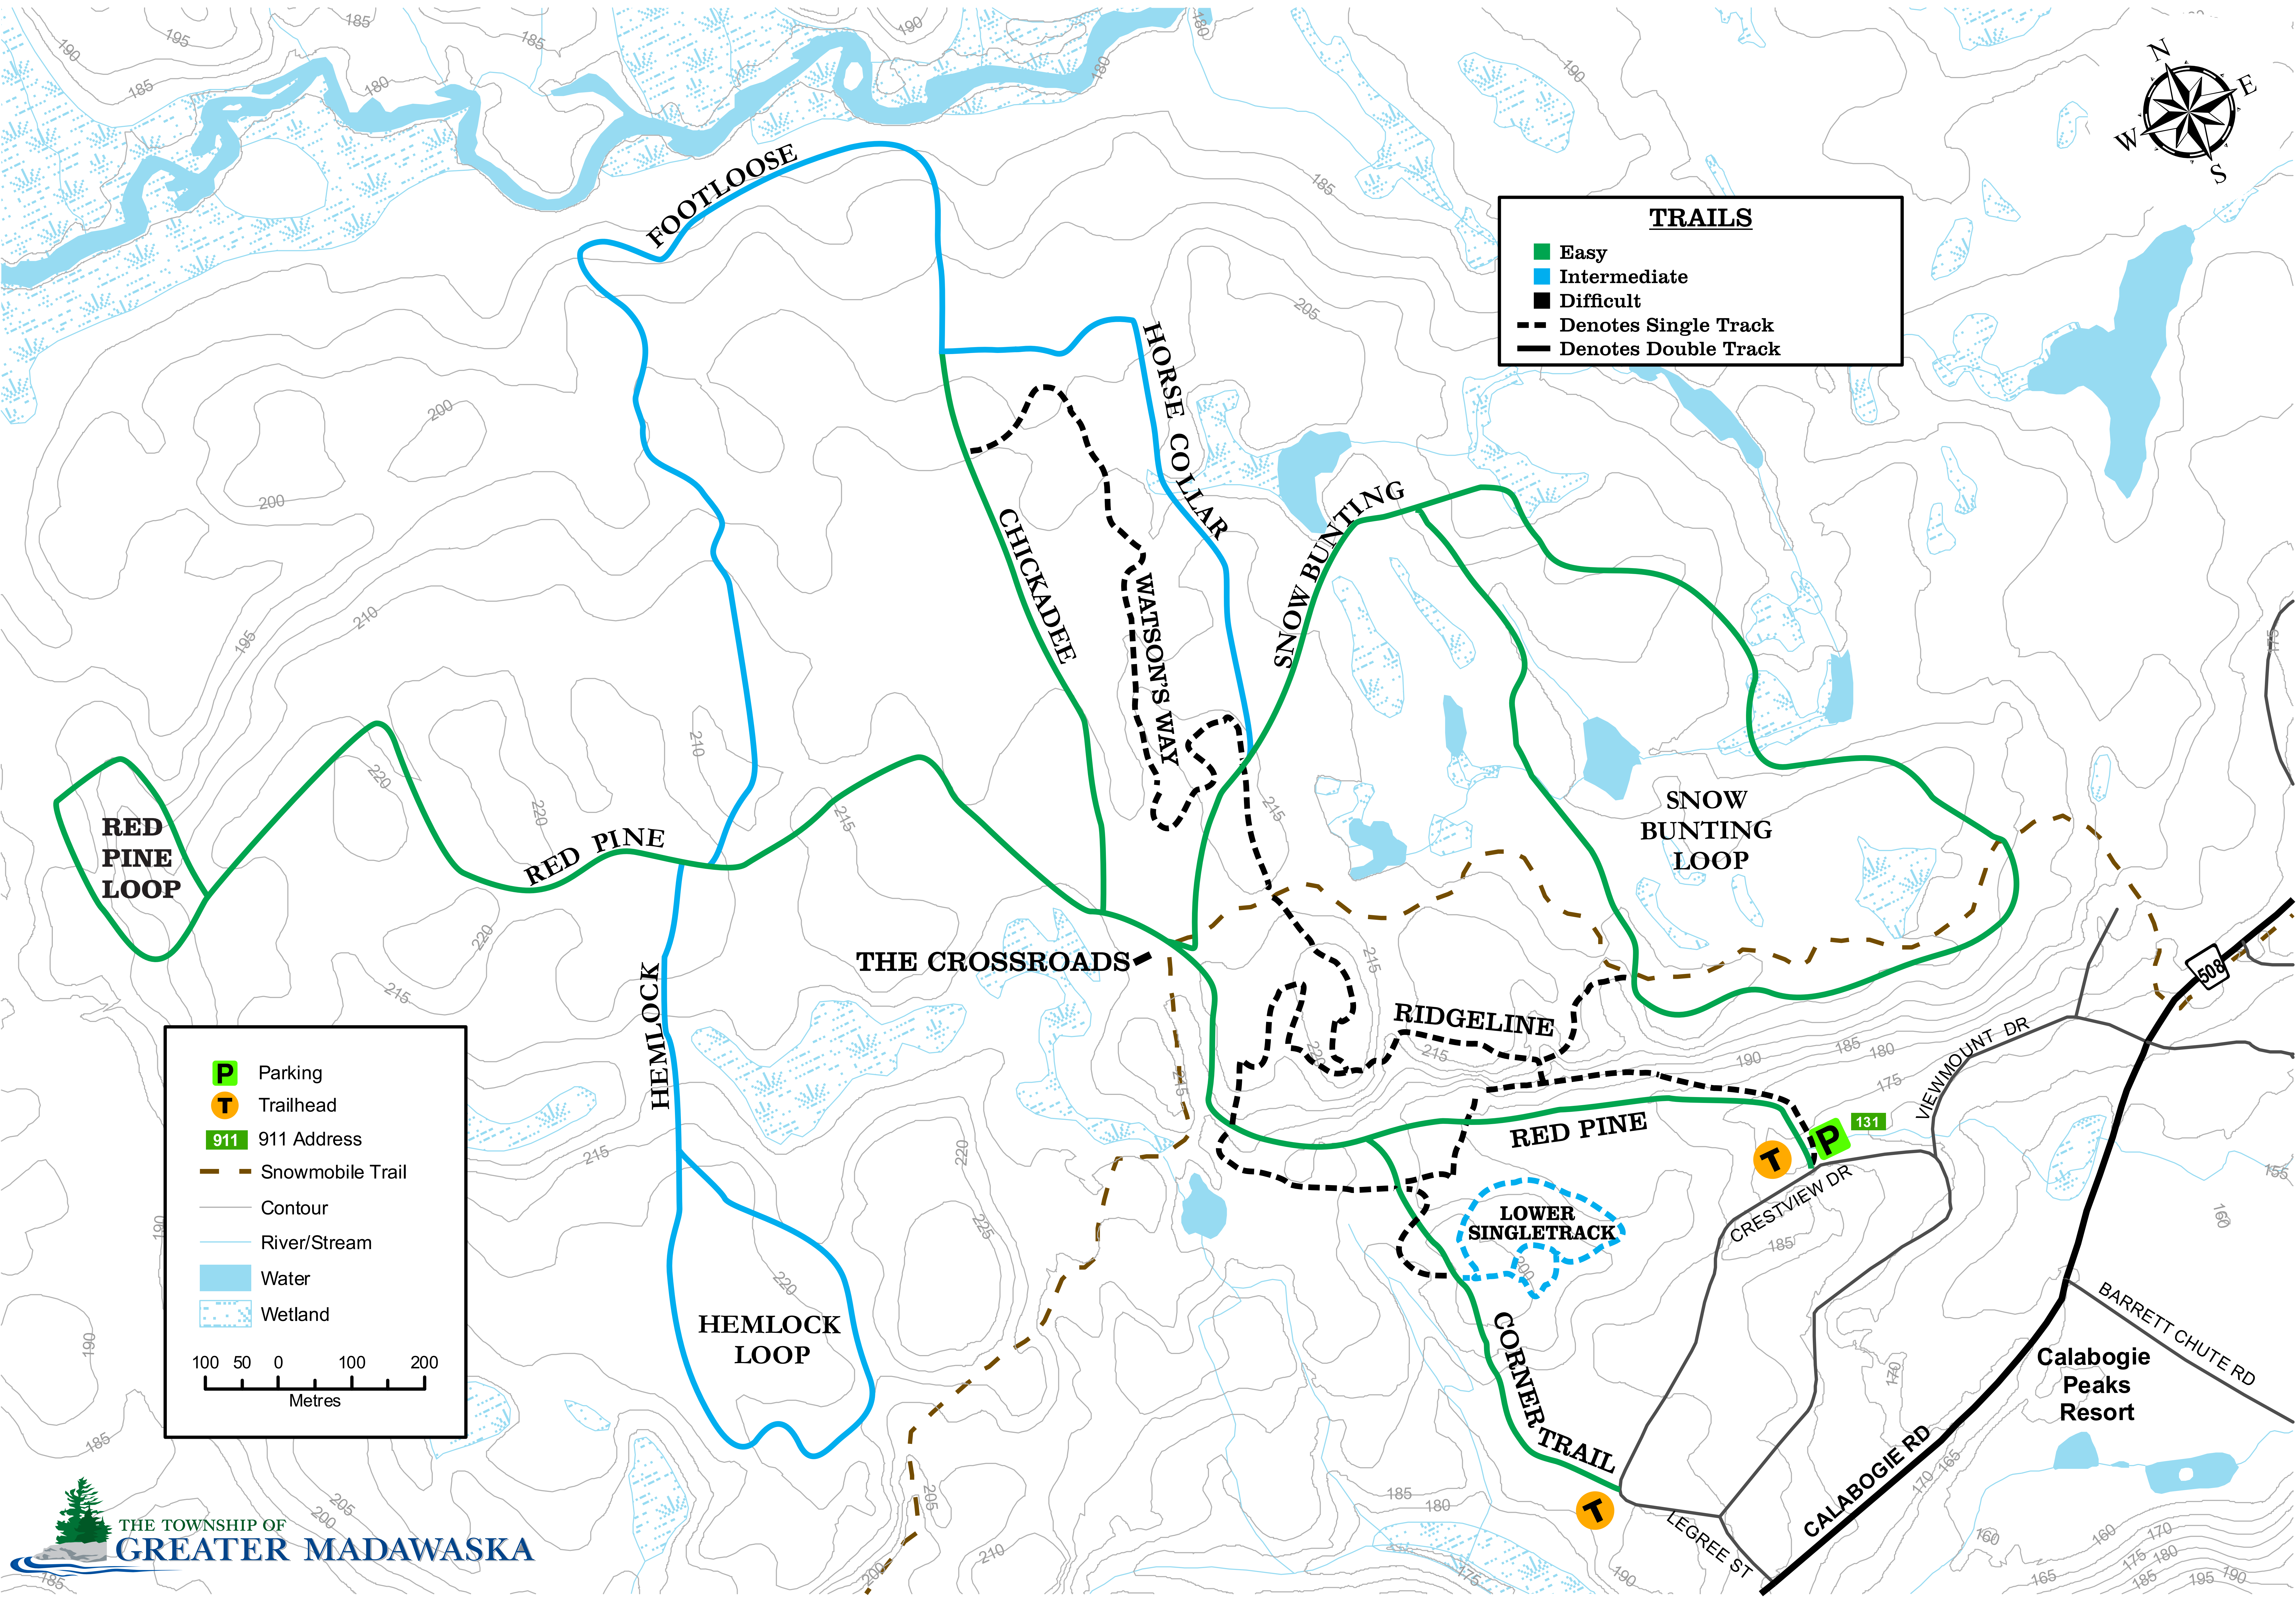

Madawaska Nordic Ski and Recreational Trail Network - Summer Access

TRAILS

- Easy
- Intermediate
- Difficult
- - - Denotes Single Track
- Denotes Double Track

- P** Parking
- T** Trailhead
- 911** 911 Address
- Snowmobile Trail
- Contour
- River/Stream
- Water
- Wetland

100 50 0 100 200
Metres

Calabogie Peaks Resort